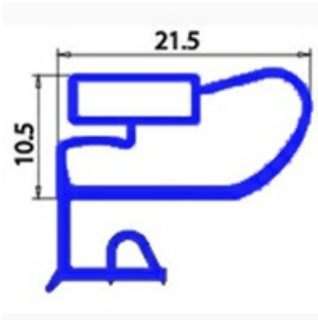

2103673

**ANGLED MIDDLE-EDGED MAGNETIC GASKET 700X1100MM O.D.
XX4**

Date: 15-11-2024

**Technical data**

SHORT SIDE mm	A=700 mm
LONG SIDE mm	B=1100 mm
PROFILE TYPE	XX4