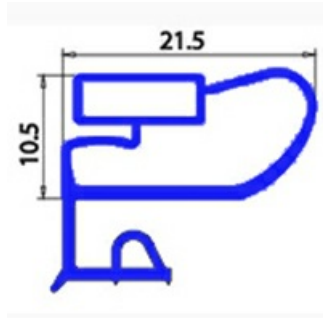

2103673

**ANGLED MIDDLE-EDGED MAGNETIC GASKET 700X1100MM O.D.  
XX4**

Date: 23-01-2025

**Technical data**

SHORT SIDE mm	A=700 mm
LONG SIDE mm	B=1100 mm
PROFILE TYPE	XX4