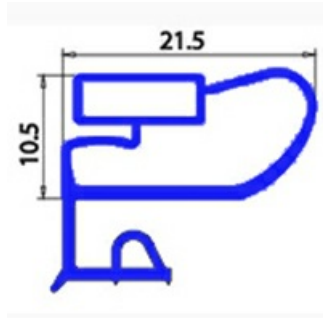

2103673

**ANGLED MIDDLE-EDGED MAGNETIC GASKET 700X1100MM O.D.
XX4**

Date: 05-10-2024

**Technical data**

SHORT SIDE mm	A=700 mm
LONG SIDE mm	B=1100 mm
PROFILE TYPE	XX4