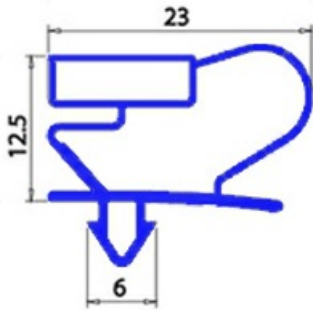

2103675

MAGNETIC SNAP IN GASKET 1508X602MM QQ2

Date: 07-04-2025

ORIGINAL
OSP
SPARE PARTS

Technical data

SHORT SIDE mm	A=602 mm
LONG SIDE mm	B=1508 mm
PROFILE TYPE	QQ2

Manufacturer code

ANGELO PO GRANDI CUCINE SPA