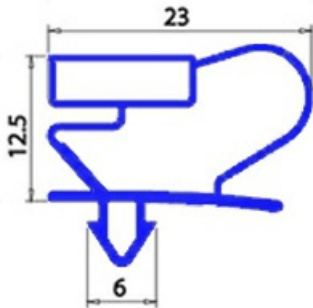

2103675

**MAGNETIC SNAP IN GASKET 1508X602MM QQ2**

Date: 15-11-2024

ORIGINAL  
**OSP**  
SPARE PARTS**Technical data**

SHORT SIDE mm	A=602 mm
LONG SIDE mm	B=1508 mm
PROFILE TYPE	QQ2

**Manufacturer code**

ANGELO PO GRANDI CUCINE SPA