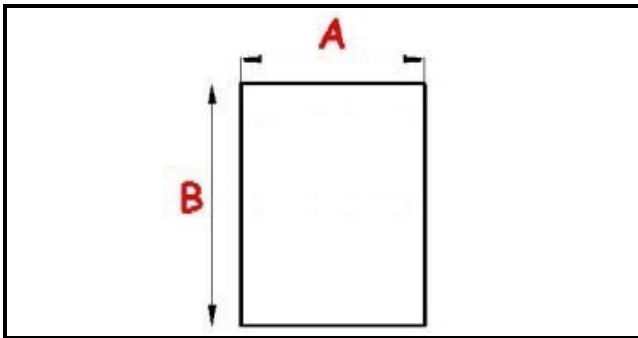

2103676

MAGNETIC SNAP IN GASKET 1645X674MM QQ8

Date: 19-04-2025

Technical data

SHORT SIDE mm	A=674 mm
LONG SIDE mm	B=1645 mm
PROFILE TYPE	QQ8