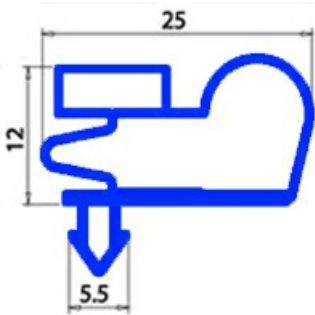

2103676

MAGNETIC SNAP IN GASKET 1645X674MM QQ8

Date: 19-04-2025

Technical data

SHORT SIDE mm	A=674 mm
LONG SIDE mm	B=1645 mm
PROFILE TYPE	QQ8