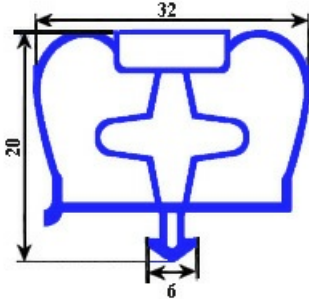

2103682

MAGNETIC SNAP IN GASKET 1565X660MM INFRICO YY29

Date: 23-12-2024

**Technical data**

| | |
|---------------|-----------|
| SHORT SIDE mm | A=660 mm |
| LONG SIDE mm | B=1565 mm |
| PROFILE TYPE | YY29 |