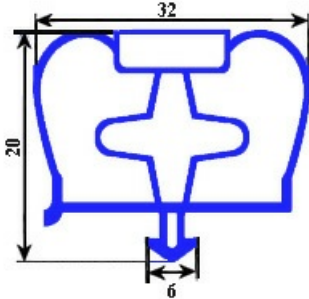

2103682

MAGNETIC SNAP IN GASKET 1565X660MM INFRICO YY29

Date: 05-10-2024

**Technical data**

SHORT SIDE mm	A=660 mm
LONG SIDE mm	B=1565 mm
PROFILE TYPE	YY29