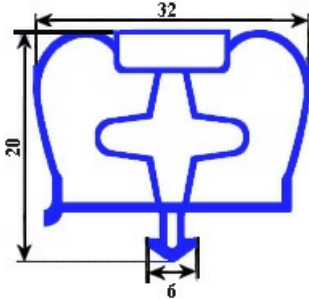

2103682

MAGNETIC SNAP IN GASKET 1565X660MM INFRICO YY29

Date: 06-03-2025

**Technical data**

SHORT SIDE mm	A=660 mm
LONG SIDE mm	B=1565 mm
PROFILE TYPE	YY29