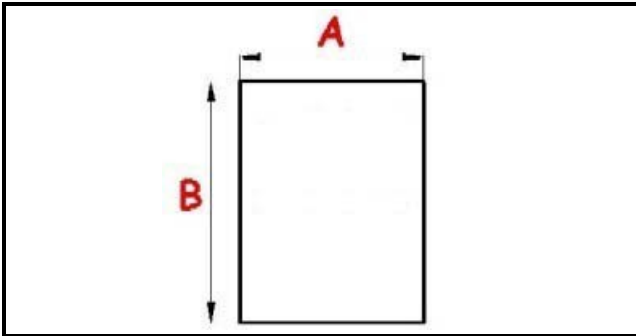

2103689

Date: 05-10-2024

Technical data

SHORT SIDE mm	A=515 mm
LONG SIDE mm	B=1520 mm
PROFILE TYPE	QQ1