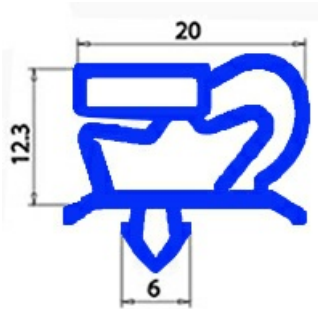

2103689

Date: 15-11-2024

Technical data

SHORT SIDE mm	A=515 mm
LONG SIDE mm	B=1520 mm
PROFILE TYPE	QQ1