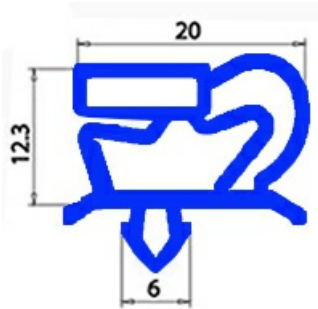

2103689

Date: 05-10-2024

Technical data

SHORT SIDE mm	A=515 mm
LONG SIDE mm	B=1520 mm
PROFILE TYPE	QQ1