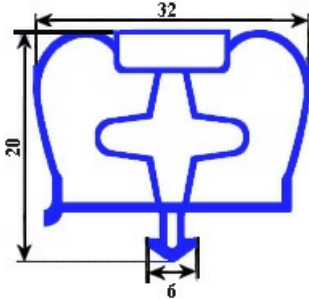

2103695

MAGNETIC SNAP IN GASKET 602X530MM INFRICO

Date: 15-11-2024

**Technical data**

SHORT SIDE mm	A=530 mm
LONG SIDE mm	B=602 mm
PROFILE TYPE	YY29