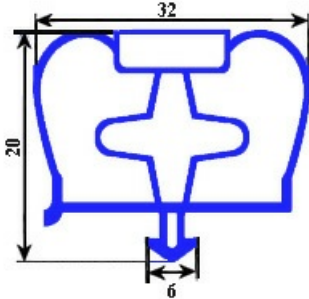

2103695

MAGNETIC SNAP IN GASKET 602X530MM INFRICO

Date: 23-12-2024

**Technical data**

SHORT SIDE mm	A=530 mm
LONG SIDE mm	B=602 mm
PROFILE TYPE	YY29