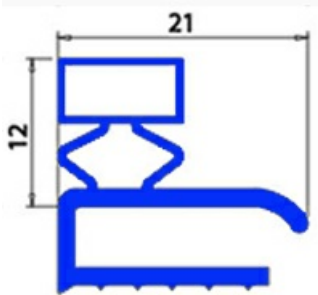

2103703

**ANGLED MIDDLE-EDGED MAGNETIC GASKET 630X1440MM O.D.  
XX5**

Date: 23-12-2024

**Technical data**

SHORT SIDE mm	A=630 mm
LONG SIDE mm	B=1440 mm
PROFILE TYPE	XX5