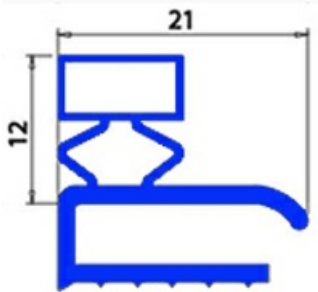

2103703

**ANGLED MIDDLE-EDGED MAGNETIC GASKET 630X1440MM O.D.
XX5**

Date: 23-01-2025

**Technical data**

SHORT SIDE mm	A=630 mm
LONG SIDE mm	B=1440 mm
PROFILE TYPE	XX5