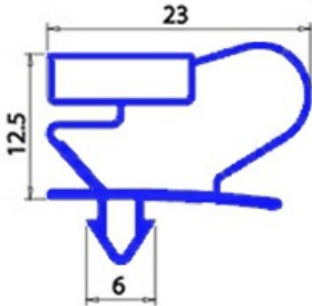

2103716

MAGNETIC SNAP IN GASKET 716X668MM QQ2

Date: 05-10-2024

**Technical data**

SHORT SIDE mm	A=668 mm
LONG SIDE mm	B=716 mm
PROFILE TYPE	QQ2

Manufacturer code

ANGELO PO GRANDI CUCINE SPA