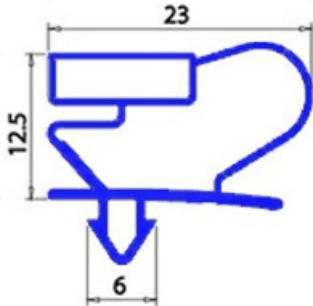

2103716

**MAGNETIC SNAP IN GASKET 716X668MM QQ2**

Date: 23-01-2025

**Technical data**

SHORT SIDE mm	A=668 mm
LONG SIDE mm	B=716 mm
PROFILE TYPE	QQ2

**Manufacturer code**

ANGELO PO GRANDI CUCINE SPA