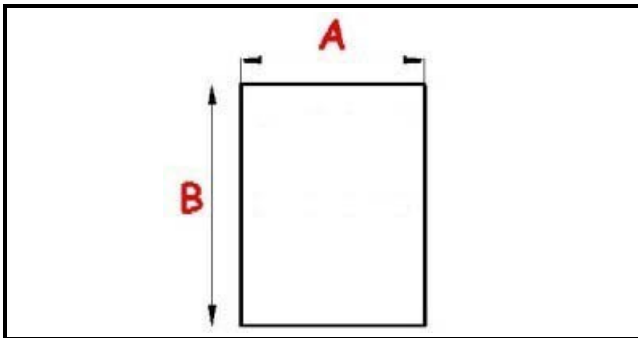

2103722

MAGNETIC SNAP IN GASKET 430X680MM XX3 O.D.

Date: 05-10-2024

**Technical data**

| | |
|---------------|----------|
| SHORT SIDE mm | A=430 mm |
| LONG SIDE mm | B=680 mm |
| PROFILE TYPE | XX3 |