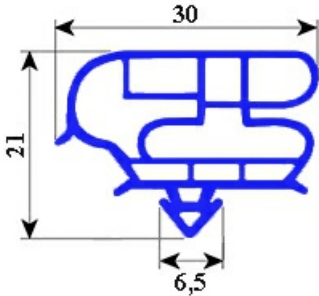

2103725

MAGNETIC SNAP IN GASKET 610X1595MM YY34

Date: 04-03-2025

ORIGINAL
OSP
SPARE PARTS**Technical data**

SHORT SIDE mm	A=610 mm
LONG SIDE mm	B=1595 mm
PROFILE TYPE	YY34

Manufacturer code

ELECTROLUX PROFESSIONAL S.P.A.