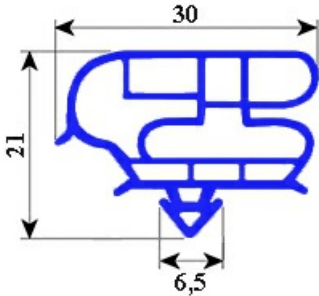

2103725

**MAGNETIC SNAP IN GASKET 610X1595MM YY34**

Date: 05-10-2024

ORIGINAL  
**OSP**  
SPARE PARTS**Technical data**

SHORT SIDE mm	A=610 mm
LONG SIDE mm	B=1595 mm
PROFILE TYPE	YY34

**Manufacturer code**