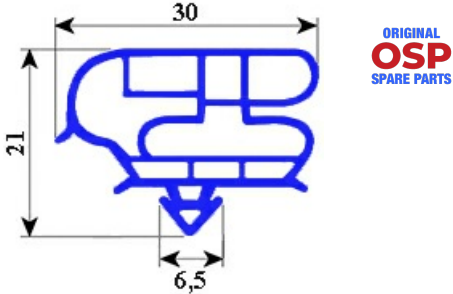

# MAGNETIC SNAP IN GASKET 610X1595MM YY34

Date: 10-04-2025

## Technical data

SHORT SIDE mm	A=610 mm
LONG SIDE mm	B=1595 mm
PROFILE TYPE	YY34