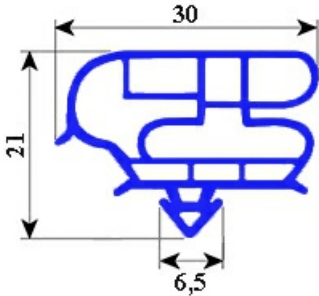

2103725

MAGNETIC SNAP IN GASKET 610X1595MM YY34

Date: 22-11-2024

ORIGINAL
OSP
SPARE PARTS**Technical data**

SHORT SIDE mm	A=610 mm
LONG SIDE mm	B=1595 mm
PROFILE TYPE	YY34

Manufacturer code

ELECTROLUX PROFESSIONAL S.P.A.