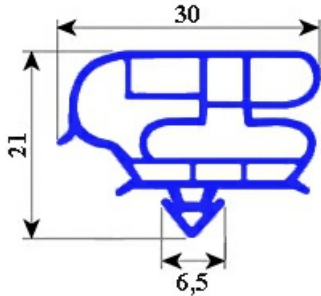

2103725

MAGNETIC SNAP IN GASKET 610X1595MM YY34

Date: 23-12-2024

ORIGINAL
OSP
SPARE PARTS**Technical data**

| | |
|---------------|-----------|
| SHORT SIDE mm | A=610 mm |
| LONG SIDE mm | B=1595 mm |
| PROFILE TYPE | YY34 |