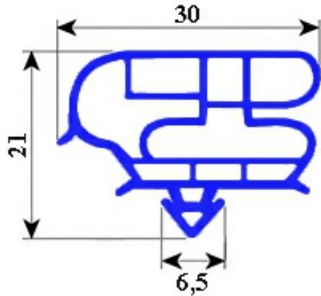

2103725

MAGNETIC SNAP IN GASKET 610X1595MM YY34

Date: 23-01-2025

ORIGINAL
OSP
SPARE PARTS**Technical data**

SHORT SIDE mm	A=610 mm
LONG SIDE mm	B=1595 mm
PROFILE TYPE	YY34

Manufacturer code

ELECTROLUX PROFESSIONAL S.P.A.