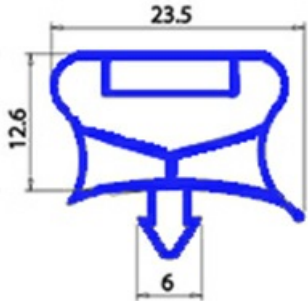

# GASKET MAGNETIC SNAP 525X945 mm QQ7

Date: 09-04-2025

ORIGINAL  
**OSP**  
SPARE PARTS

## Technical data

SHORT SIDE mm	A=525 mm
LONG SIDE mm	B=945 mm
PROFILE TYPE	QQ7