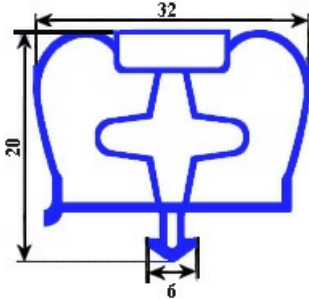

2103730

MAGNETIC SNAP IN GASKET 1435X665MM YY29

Date: 15-11-2024