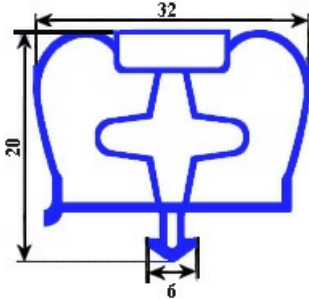

2103730

MAGNETIC SNAP IN GASKET 1435X665MM YY29

Date: 23-12-2024

**Technical data**

SHORT SIDE mm	A=665 mm
LONG SIDE mm	B=1435 mm
PROFILE TYPE	YY29