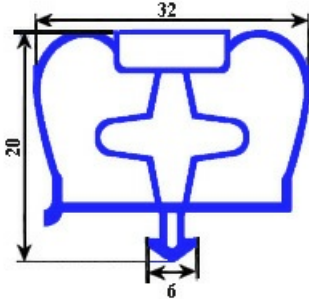

## MAGNETIC SNAP IN GASKET 1435X665MM YY29

Date: 20-09-2024

### Technical data

SHORT SIDE mm	A=665 mm
LONG SIDE mm	B=1435 mm
PROFILE TYPE	YY29