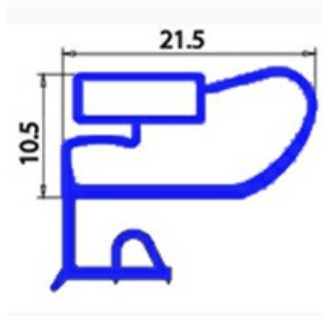

2103739

**ANGLED MIDDLE-EDGED MAGNETIC GASKET 420X630MM XX4**

Date: 05-02-2025

ORIGINAL  
**OSP**  
SPARE PARTS**Technical data**

SHORT SIDE mm	A=420 mm
LONG SIDE mm	B=630 mm
PROFILE TYPE	XX4