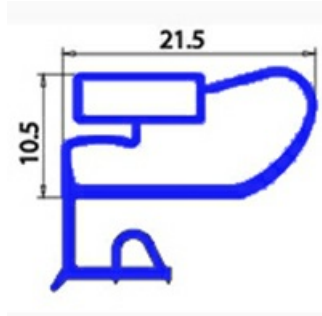

2103739

**ANGLED MIDDLE-EDGED MAGNETIC GASKET 420X630MM XX4**

Date: 26-11-2024

ORIGINAL  
**OSP**  
SPARE PARTS**Technical data**

SHORT SIDE mm	A=420 mm
LONG SIDE mm	B=630 mm
PROFILE TYPE	XX4