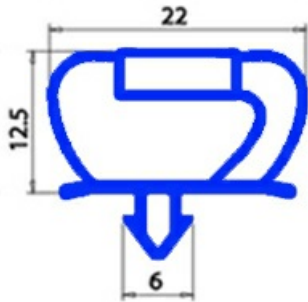

2103741

MAGNETIC SNAP IN GASKET FOR COLD ROOM MISA 750X1910MM XX2

Date: 23-12-2024

ORIGINAL
OSP
SPARE PARTS