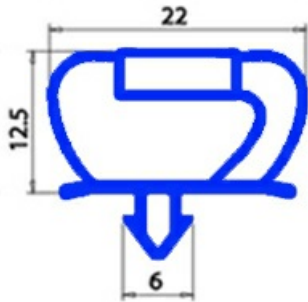

# MAGNETIC SNAP IN GASKET FOR COLD ROOM MISA 750X1910MM XX2

Date: 06-03-2025

ORIGINAL  
**OSP**  
SPARE PARTS

## Technical data

SHORT SIDE mm	A=750 mm
LONG SIDE mm	B=1910 mm
PROFILE TYPE	QQ7