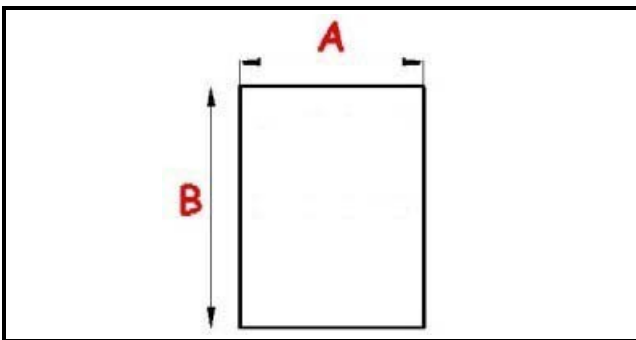

2103755

**MAGNETIC SNAP IN GASKET FOR DOOR T5 (IZ.0037) (<2001)
750X390MM QQ1**

Date: 23-01-2025

ORIGINAL
OSP
SPARE PARTS**Technical data**

SHORT SIDE mm	A=390 mm
LONG SIDE mm	B=750 mm
PROFILE TYPE	QQ1

Manufacturer code