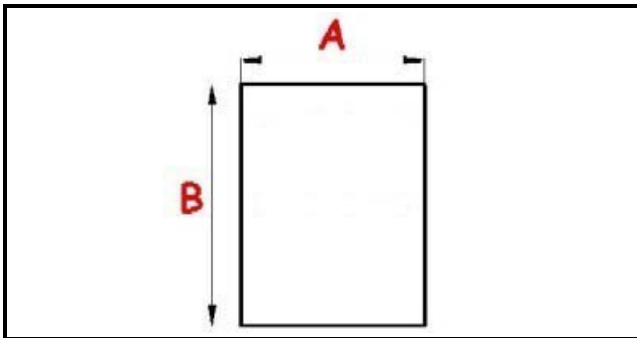

2103758

**MAGNETIC SNAP IN GASKET 730X1845MM O.D. QQ10**

Date: 23-01-2025

**Technical data**

SHORT SIDE mm	A=730 mm
LONG SIDE mm	B=1845 mm
PROFILE TYPE	QQ10