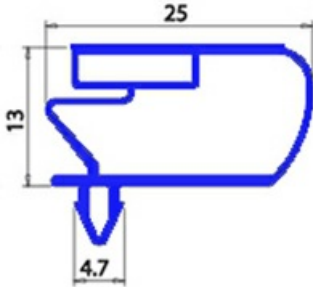

2103758

**MAGNETIC SNAP IN GASKET 730X1845MM O.D. QQ10**

Date: 23-01-2025

**Technical data**

SHORT SIDE mm	A=730 mm
LONG SIDE mm	B=1845 mm
PROFILE TYPE	QQ10