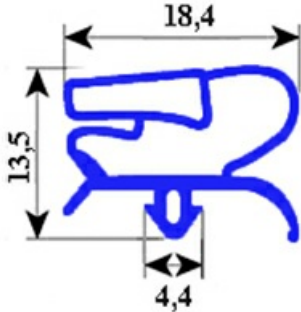

2103759

MAGNETIC SNAP IN GASKET 395X600 O.D. SPECIAL PROFILE YY8

Date: 20-09-2024

**Technical data**

SHORT SIDE mm	A=395 mm
LONG SIDE mm	B=600 mm
PROFILE TYPE	YY8