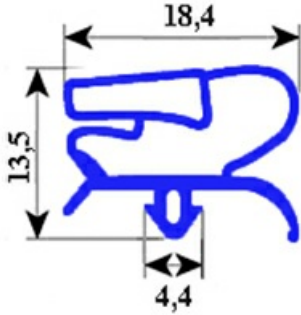

2103759

MAGNETIC SNAP IN GASKET 395X600 O.D. SPECIAL PROFILE YY8

Date: 06-03-2025

Technical data

SHORT SIDE mm	A=395 mm
LONG SIDE mm	B=600 mm
PROFILE TYPE	YY8