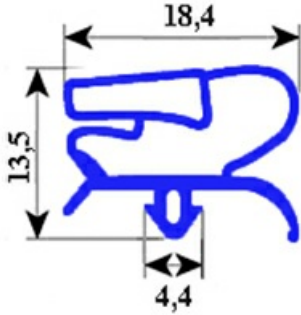

2103759

MAGNETIC SNAP IN GASKET 395X600 O.D. SPECIAL PROFILE YY8

Date: 15-11-2024

**Technical data**

SHORT SIDE mm	A=395 mm
LONG SIDE mm	B=600 mm
PROFILE TYPE	YY8