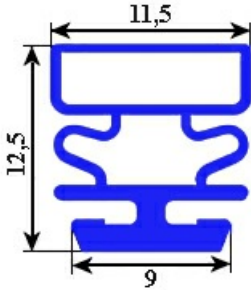

2103761

GASKET MAGNETIC SNAP BAR 2500mm YY31

Date: 23-01-2025