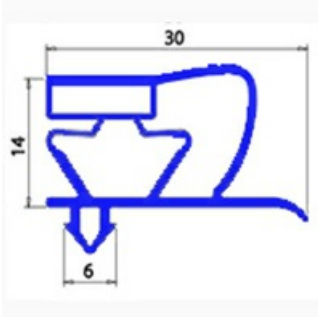

2103767

MAGNETIC SNAP IN GASKET 2500MM BAR YY33

Date: 23-01-2025

Technical data

LONG SIDE mm	A=2500 mm
PROFILE TYPE	YY26