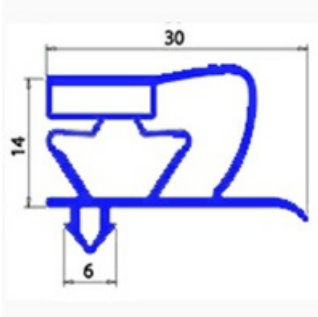

2103767

MAGNETIC SNAP IN GASKET 2500MM BAR YY33

Date: 06-03-2025

**Technical data**

LONG SIDE mm	A=2500 mm
PROFILE TYPE	YY26