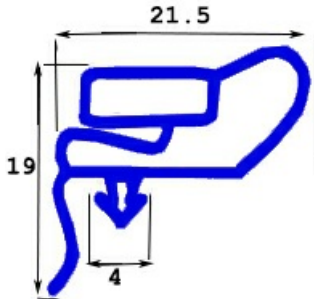

2103775

MAGNETIC SNAP IN GASKET 1780X725MM QQ15

Date: 05-10-2024

**Technical data**

SHORT SIDE mm	A=725 mm
LONG SIDE mm	B=1780 mm
PROFILE TYPE	QQ15