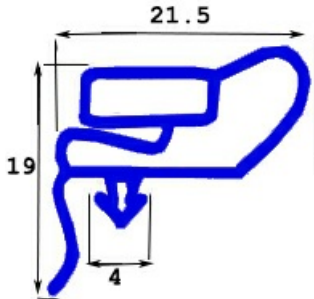

2103775

MAGNETIC SNAP IN GASKET 1780X725MM QQ15

Date: 23-12-2024

**Technical data**

SHORT SIDE mm	A=725 mm
LONG SIDE mm	B=1780 mm
PROFILE TYPE	QQ15