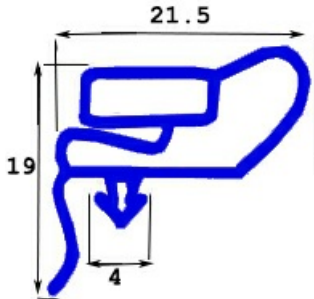

2103775

**MAGNETIC SNAP IN GASKET 1780X725MM QQ15**

Date: 15-11-2024

**Technical data**

SHORT SIDE mm	A=725 mm
LONG SIDE mm	B=1780 mm
PROFILE TYPE	QQ15