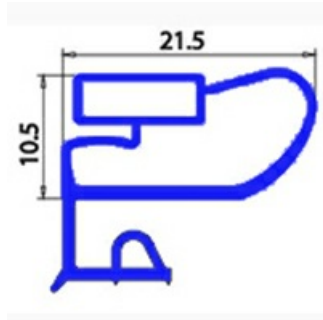

# ANGLED MIDDLE-EDGED MAGNETIC GASKET LIEBHERR 725X1780MM XX4

Date: 06-03-2025

ORIGINAL  
**OSP**  
SPARE PARTS

## Technical data

SHORT SIDE mm	A=725 mm
LONG SIDE mm	B=1780 mm
PROFILE TYPE	XX4