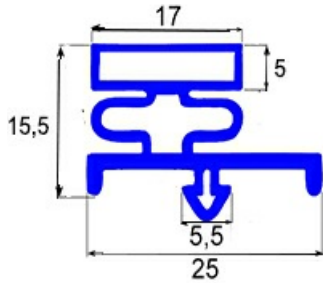

2103795

MAGNETIC SNAP IN GASKET 697X900MM QQ16

Date: 15-11-2024

ORIGINAL
OSP
SPARE PARTS**Technical data**

SHORT SIDE mm	A=697 mm
LONG SIDE mm	B=900 mm
PROFILE TYPE	QQ16