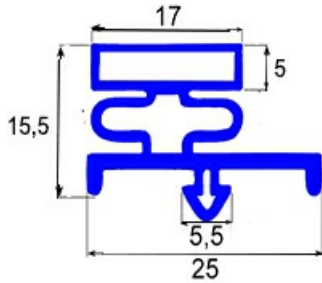

2103795

MAGNETIC SNAP IN GASKET 697X900MM QQ16

Date: 20-09-2024

ORIGINAL
OSP
SPARE PARTS**Technical data**

| | |
|---------------|----------|
| SHORT SIDE mm | A=697 mm |
| LONG SIDE mm | B=900 mm |
| PROFILE TYPE | QQ16 |