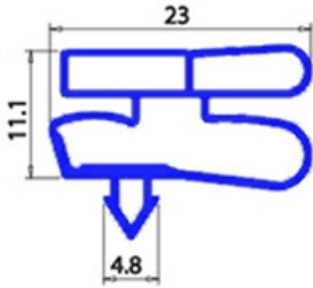

# MAGNETIC SNAP IN GASKET 1422X588MM XX3

Date: 06-04-2025

ORIGINAL  
**OSP**  
SPARE PARTS

## Technical data

LONG SIDE mm	B=1422 mm
PROFILE TYPE	XX3
SHORT SIDE mm	A=588 mm