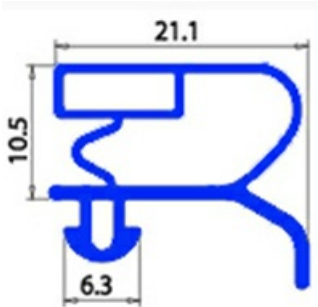

2103823

MAGNETIC SNAP IN GASKET 840X2040MM XX1 O.D.

Date: 06-03-2025

ORIGINAL
OSP
SPARE PARTS

Technical data

SHORT SIDE mm	A=840mm
LONG SIDE mm	B=2040mm
PROFILE TYPE	XX1