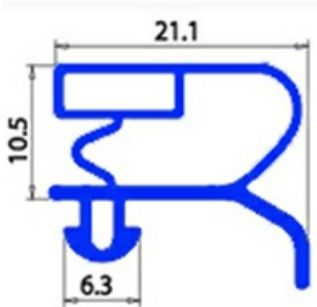

2103823

MAGNETIC SNAP IN GASKET 840X2040MM XX1 O.D.

Date: 23-01-2025

ORIGINAL
OSP
SPARE PARTS**Technical data**

SHORT SIDE mm	A=840mm
LONG SIDE mm	B=2040mm
PROFILE TYPE	XX1