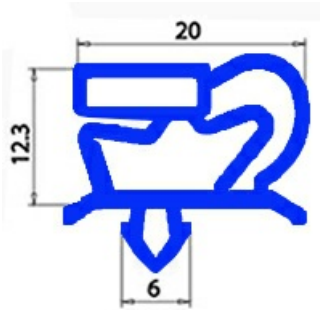

# MAGNETIC SNAP IN GASKET 1565X680MM QQ1

Date: 06-04-2025

ORIGINAL  
**OSP**  
SPARE PARTS

## Technical data

SHORT SIDE mm	A=680mm
LONG SIDE mm	B=1565mm
PROFILE TYPE	QQ1