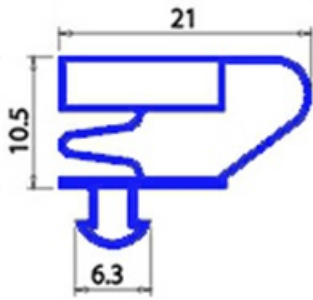

2103843

Date: 06-03-2025

ORIGINAL
OSP
SPARE PARTS