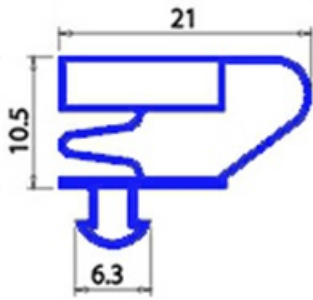

2103843

Date: 15-11-2024

ORIGINAL
OSP
SPARE PARTS

Technical data

SHORT SIDE mm	A=320mm
LONG SIDE mm	B=435mm
PROFILE TYPE	QQ4