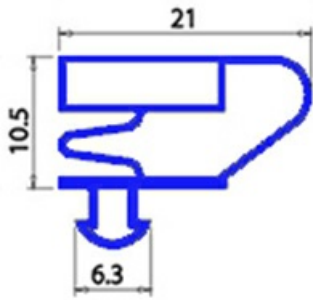

2103843

Date: 23-01-2025

ORIGINAL
OSP
SPARE PARTS

Technical data

SHORT SIDE mm	A=320mm
LONG SIDE mm	B=435mm
PROFILE TYPE	QQ4