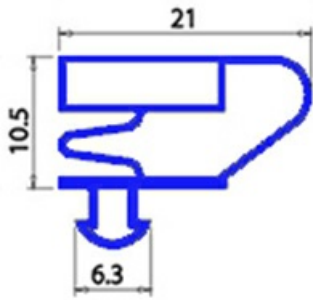

2103843

Date: 23-12-2024

ORIGINAL
OSP
SPARE PARTS

Technical data

SHORT SIDE mm	A=320mm
LONG SIDE mm	B=435mm
PROFILE TYPE	QQ4