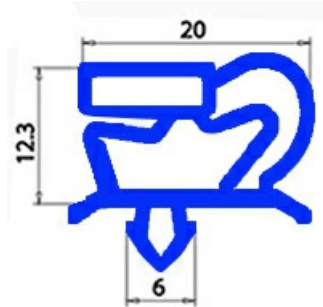

2103844

GASKET MAGNETIC SNAP BAR 2500mm GRAY QQ1

Date: 06-03-2025

ORIGINAL
OSP
SPARE PARTS

Technical data

LONG SIDE mm	A=2500mm
PROFILE TYPE	QQ1