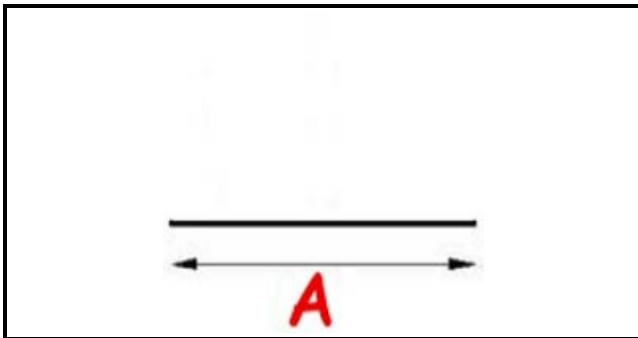

2103844

GASKET MAGNETIC SNAP BAR 2500mm GRAY QQ1

Date: 06-03-2025

ORIGINAL
OSP
SPARE PARTS

Technical data

LONG SIDE mm	A=2500mm
PROFILE TYPE	QQ1