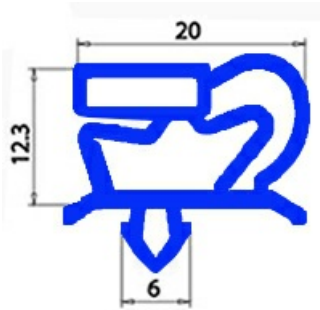

2103844

GASKET MAGNETIC SNAP BAR 2500mm GRAY QQ1

Date: 22-04-2025

ORIGINAL
OSP
SPARE PARTS

Technical data

LONG SIDE mm	A=2500mm
PROFILE TYPE	QQ1