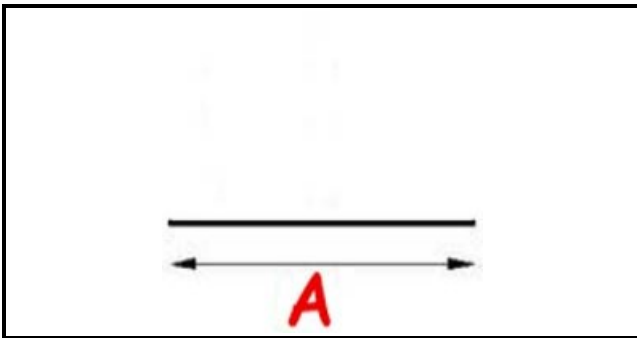

2103844

GASKET MAGNETIC SNAP BAR 2500mm GRAY QQ1

Date: 22-04-2025

ORIGINAL
OSP
SPARE PARTS

Technical data

LONG SIDE mm	A=2500mm
PROFILE TYPE	QQ1