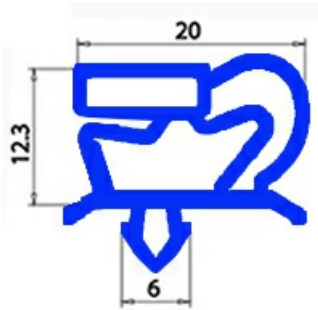

2103850

MAGNETIC SNAP IN GASKET 370X360 QQ1

Date: 07-04-2025

ORIGINAL
OSP
SPARE PARTS

Technical data

SHORT SIDE mm	A=360mm
LONG SIDE mm	B=370mm
PROFILE TYPE	QQ1

Manufacturer code

ELECTROLUX PROFESSIONAL S.P.A.