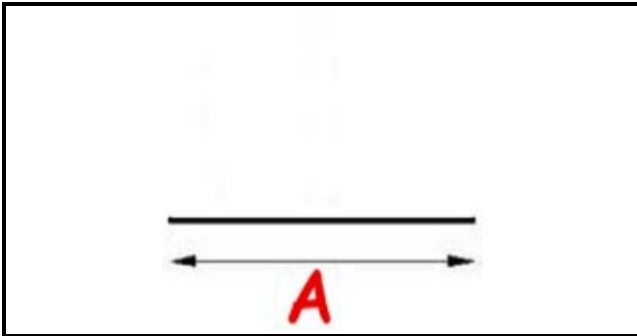

2103861

Date: 23-01-2025

Technical data

LONG SIDE mm	A=2500mm
PROFILE TYPE	QQ4