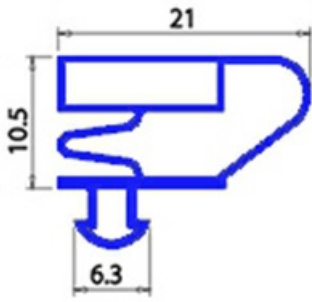

2103861

Date: 23-01-2025

Technical data

LONG SIDE mm	A=2500mm
PROFILE TYPE	QQ4