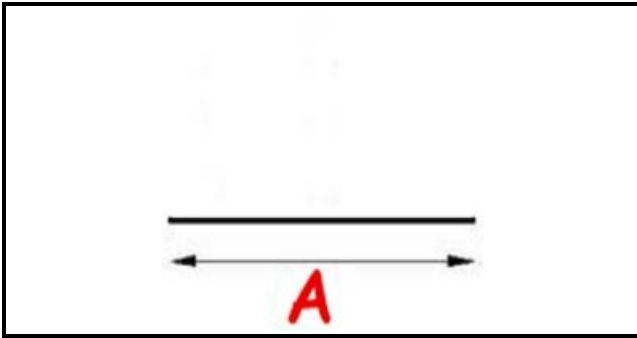

2103861

Date: 23-12-2024

Technical data

LONG SIDE mm	A=2500mm
PROFILE TYPE	QQ4