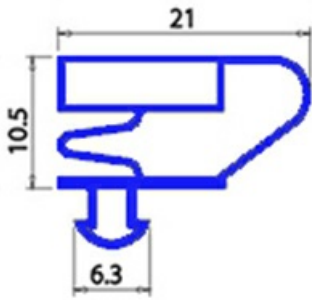

2103861

Date: 23-12-2024

Technical data

LONG SIDE mm	A=2500mm
PROFILE TYPE	QQ4