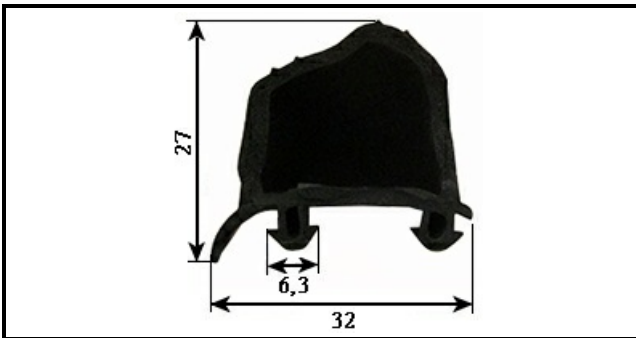

2103866

DOOR GASKET INCOLD BIGA 2Q.LI-MIN

Date: 04-03-2025

ORIGINAL
OSP
SPARE PARTS

Technical data

LONG SIDE mm	L5200mm
--------------	---------

Manufacturer code

CASTEL MAC SRL
