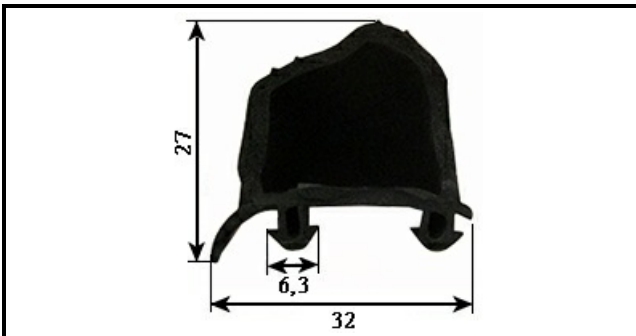

2103866

DOOR GASKET INCOLD BIGA 2Q.LI-MIN

Date: 23-01-2025

ORIGINAL
OSP
SPARE PARTS

Technical data

LONG SIDE mm	L5200mm
--------------	---------

Manufacturer code

CASTEL MAC SRL
