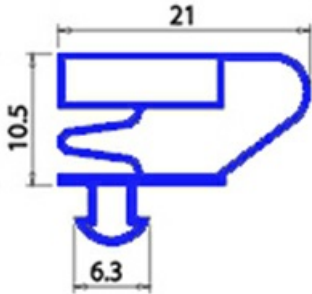

2103886

**MAGNETIC SNAP IN GASKET 412X665MM QQ4 O.D.**

Date: 06-03-2025

**Technical data**

SHORT SIDE mm	A=412mm
LONG SIDE mm	B=665mm
PROFILE TYPE	QQ4