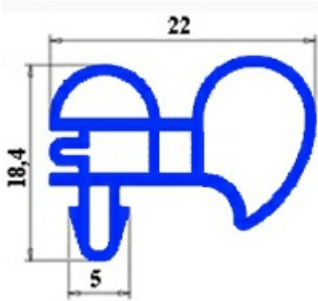

2103889

SNAP IN GASKET 590X675MM YY21 O.D.

Date: 15-11-2024

ORIGINAL
OSP
SPARE PARTS