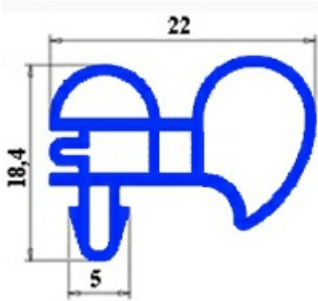

2103889

SNAP IN GASKET 590X675MM YY21 O.D.

Date: 15-11-2024

ORIGINAL
OSP
SPARE PARTS**Technical data**

SHORT SIDE mm	A=590mm
LONG SIDE mm	B=675mm
PROFILE TYPE	YY21