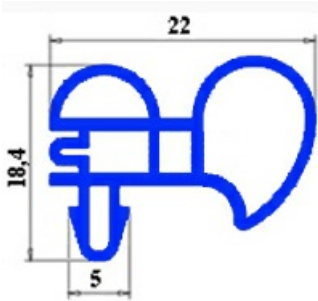

2103889

SNAP IN GASKET 590X675MM YY21 O.D.

Date: 23-12-2024

ORIGINAL
OSP
SPARE PARTS**Technical data**

SHORT SIDE mm	A=590mm
LONG SIDE mm	B=675mm
PROFILE TYPE	YY21