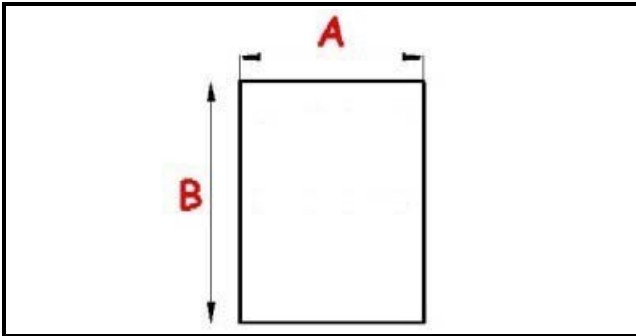

## Technical data

SHORT SIDE mm	A=590mm
LONG SIDE mm	B=1390mm
PROFILE TYPE	YY21