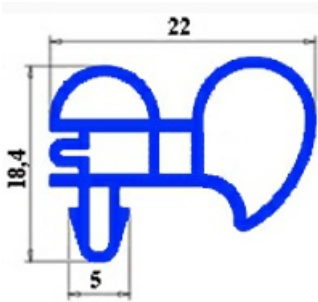

2103890

Date: 23-01-2025

ORIGINAL
OSP
SPARE PARTS