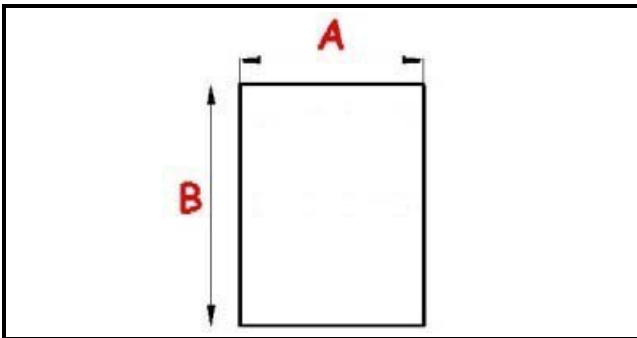

2103902

MAGNETIC SNAP IN GASKET 660X880MM QQ1 O.D.

Date: 23-11-2024

ORIGINAL
OSP
SPARE PARTS

Technical data

SHORT SIDE mm	A=660mm
LONG SIDE mm	B=880mm
PROFILE TYPE	QQ1