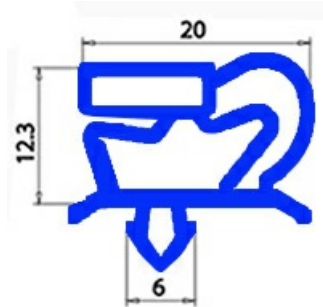

# MAGNETIC SNAP IN GASKET 700X1560MM QQ1 O.D.

Date: 06-03-2025

ORIGINAL  
**OSP**  
SPARE PARTS

## Technical data

SHORT SIDE mm	A=700mm
LONG SIDE mm	B=1560mm
PROFILE TYPE	QQ1