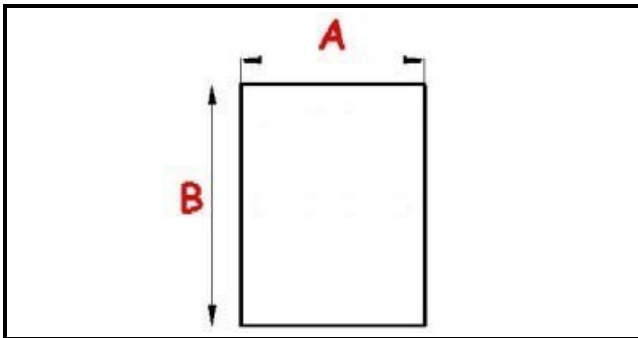

# MAGNETIC SNAP IN GASKET 700X1560MM QQ1 O.D.

Date: 06-03-2025

ORIGINAL  
**OSP**  
SPARE PARTS

## Technical data

SHORT SIDE mm	A=700mm
LONG SIDE mm	B=1560mm
PROFILE TYPE	QQ1