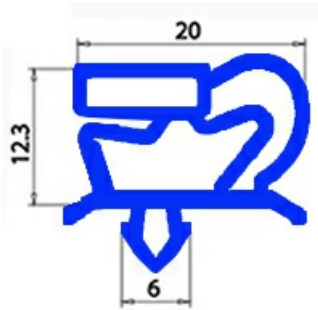

# MAGNETIC SNAP IN GASKET 675X1650MM QQ1 O.D.

Date: 20-04-2025

ORIGINAL  
**OSP**  
SPARE PARTS

## Technical data

SHORT SIDE mm	A=675mm
LONG SIDE mm	B=1650mm
PROFILE TYPE	QQ1