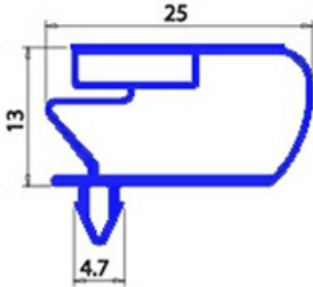

2103926

MAGNETIC SNAP IN GASKET 675X1625MM QQ10

Date: 20-09-2024

ORIGINAL
OSP
SPARE PARTS

Technical data

SHORT SIDE mm	A=675mm
LONG SIDE mm	B=1625mm
PROFILE TYPE	QQ10