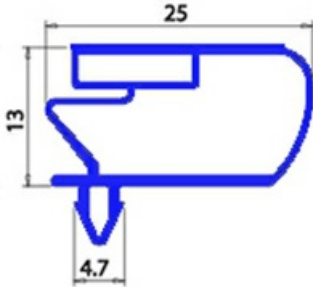

2103926

MAGNETIC SNAP IN GASKET 675X1625MM QQ10

Date: 23-12-2024

ORIGINAL
OSP
SPARE PARTS

Technical data

SHORT SIDE mm	A=675mm
LONG SIDE mm	B=1625mm
PROFILE TYPE	QQ10