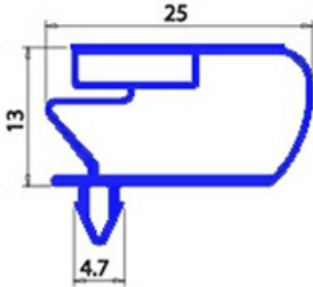

2103926

MAGNETIC SNAP IN GASKET 675X1625MM QQ10

Date: 20-09-2024

ORIGINAL
OSP
SPARE PARTS