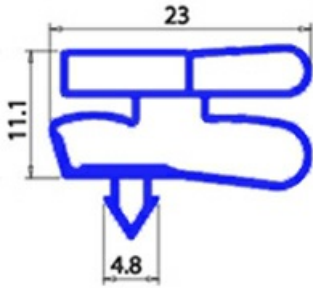

2103937

MAGNETIC SNAP IN GASKET 880X1900MM XX3 O.D.

Date: 20-04-2025

ORIGINAL
OSP
SPARE PARTS

Technical data

SHORT SIDE mm	A=880mm
LONG SIDE mm	B=1900mm
PROFILE TYPE	XX3