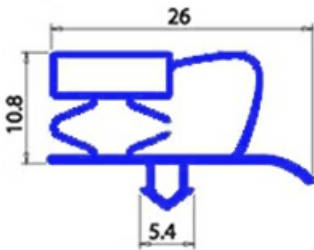

# MAGNETIC SNAP IN GASKET 390X580MM YY19 O.D.

Date: 06-03-2025

ORIGINAL  
**OSP**  
SPARE PARTS

## Technical data

SHORT SIDE mm	A=390mm
LONG SIDE mm	B=580mm
PROFILE TYPE	YY19