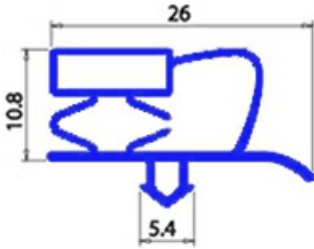

## MAGNETIC SNAP IN GASKET 390X580MM YY19 O.D.

Date: 23-11-2024

ORIGINAL  
**OSP**  
SPARE PARTS

### Technical data

SHORT SIDE mm	A=390mm
LONG SIDE mm	B=580mm
PROFILE TYPE	YY19