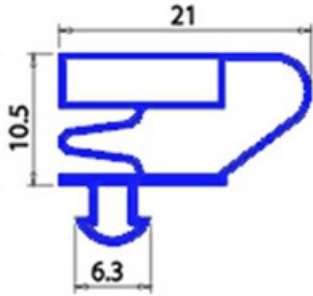

# MAGNETIC SNAP IN GASKET 675X1697MM QQ4

Date: 09-04-2025

ORIGINAL  
**OSP**  
SPARE PARTS

## Technical data

SHORT SIDE mm	A=675mm
LONG SIDE mm	B=1697mm
PROFILE TYPE	QQ4