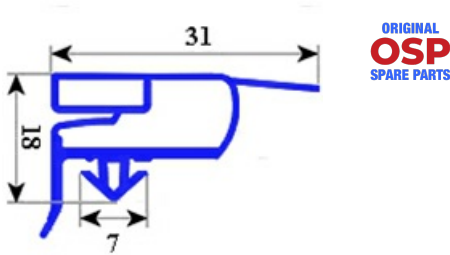

2103958

**MAGNETIC SNAP IN GASKET 675X1490MM QQ6**

Date: 04-03-2025

**Technical data**

SHORT SIDE mm	A=675mm
LONG SIDE mm	B=1490mm
PROFILE TYPE	QQ6

**Manufacturer code**

ILSA SPA