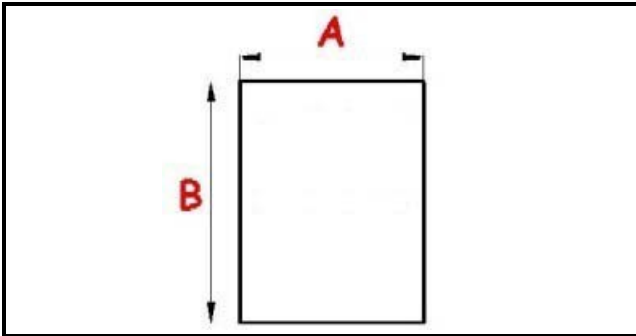

## Technical data

SHORT SIDE mm	A=855MM
LONG SIDE mm	B=1925MM
PROFILE TYPE	QQ4