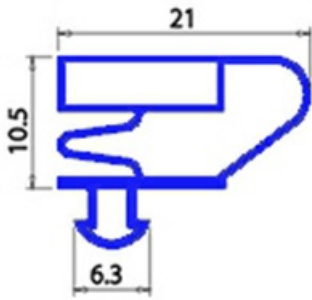

2103963

Date: 28-09-2024

Technical data

SHORT SIDE mm	A=855MM
LONG SIDE mm	B=1925MM
PROFILE TYPE	QQ4