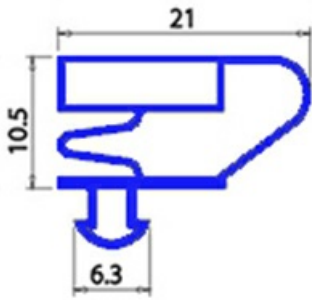

## Technical data

SHORT SIDE mm	A=855MM
LONG SIDE mm	B=1925MM
PROFILE TYPE	QQ4