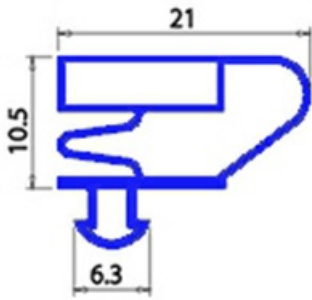

2103963

Date: 23-12-2024

Technical data

SHORT SIDE mm	A=855MM
LONG SIDE mm	B=1925MM
PROFILE TYPE	QQ4