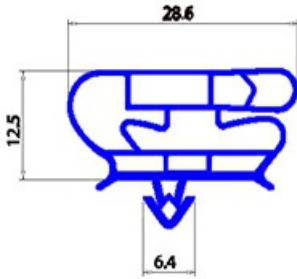

# MAGNETIC SNAP IN GASKET FOR DOOR YY28 390X590MM

Date: 20-04-2025

ORIGINAL  
**OSP**  
SPARE PARTS

## Technical data

SHORT SIDE mm	A=390mm
LONG SIDE mm	B=590mm
PROFILE TYPE	YY28