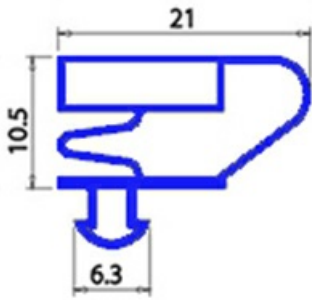

2103981

Date: 23-11-2024

Technical data

| | |
|---------------|----------|
| SHORT SIDE mm | A=737mm |
| LONG SIDE mm | B=1840mm |
| PROFILE TYPE | QQ4 |