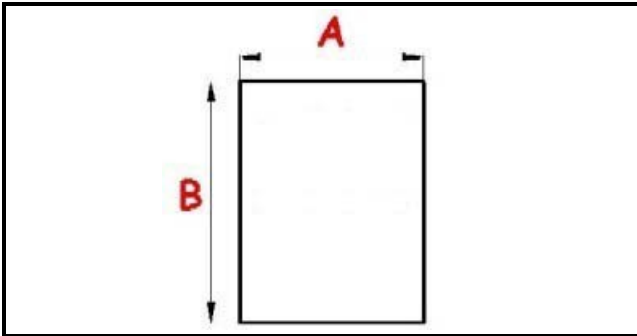

2103981

Date: 28-09-2024

Technical data

SHORT SIDE mm	A=737mm
LONG SIDE mm	B=1840mm
PROFILE TYPE	QQ4