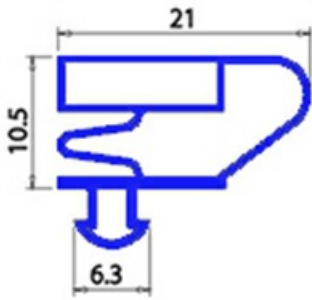

2103981

Date: 06-03-2025

Technical data

SHORT SIDE mm	A=737mm
LONG SIDE mm	B=1840mm
PROFILE TYPE	QQ4