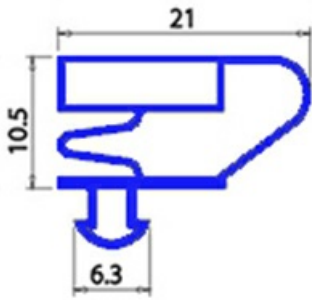

2103981

Date: 28-09-2024

Technical data

SHORT SIDE mm	A=737mm
LONG SIDE mm	B=1840mm
PROFILE TYPE	QQ4