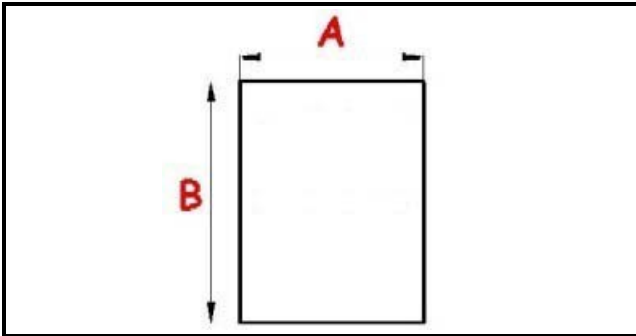

2103981

Date: 06-03-2025

Technical data

SHORT SIDE mm	A=737mm
LONG SIDE mm	B=1840mm
PROFILE TYPE	QQ4