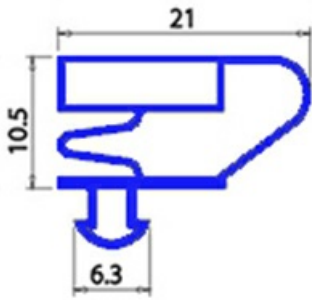

2103981

Date: 23-12-2024

Technical data

SHORT SIDE mm	A=737mm
LONG SIDE mm	B=1840mm
PROFILE TYPE	QQ4