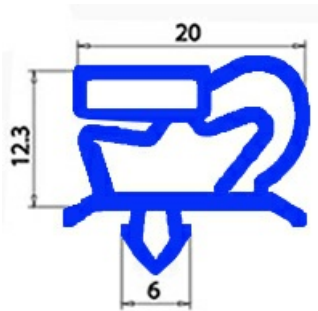

2103994

Date: 06-03-2025

ORIGINAL
OSP
SPARE PARTS

Technical data

SHORT SIDE mm	A=177mm
LONG SIDE mm	B=410mm
PROFILE TYPE	QQ1