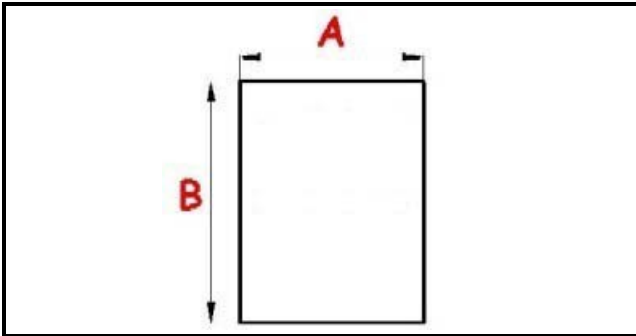

2103994

Date: 06-03-2025

ORIGINAL
OSP
SPARE PARTS

Technical data

SHORT SIDE mm	A=177mm
LONG SIDE mm	B=410mm
PROFILE TYPE	QQ1