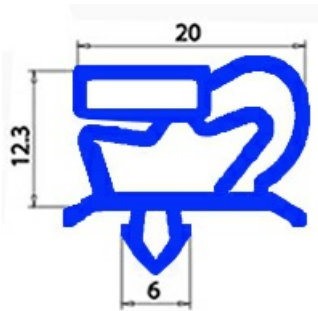

2103995

Date: 23-01-2025

ORIGINAL
OSP
SPARE PARTS