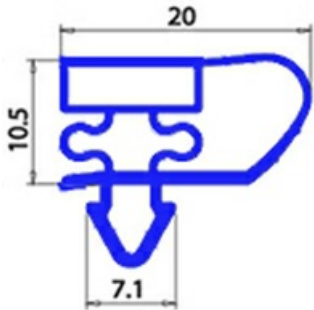

2123046

MAGNETIC SNAP IN GASKET 675X1652MM YY22 O.D.

Date: 23-01-2025

ORIGINAL
OSP
SPARE PARTS

Technical data

SHORT SIDE mm	A=675mm
LONG SIDE mm	B=1652mm
PROFILE TYPE	YY22