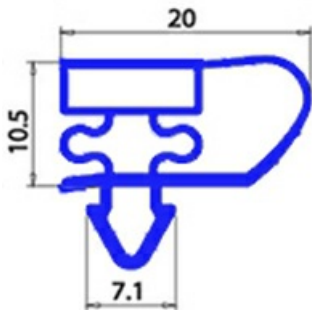

2123046

MAGNETIC SNAP IN GASKET 675X1652MM YY22 O.D.

Date: 06-03-2025

ORIGINAL
OSP
SPARE PARTS**Technical data**

SHORT SIDE mm	A=675mm
LONG SIDE mm	B=1652mm
PROFILE TYPE	YY22