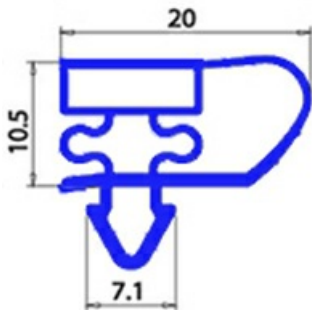

2123046

MAGNETIC SNAP IN GASKET 675X1652MM YY22 O.D.

Date: 23-11-2024

ORIGINAL
OSP
SPARE PARTS

Technical data

SHORT SIDE mm	A=675mm
LONG SIDE mm	B=1652mm
PROFILE TYPE	YY22