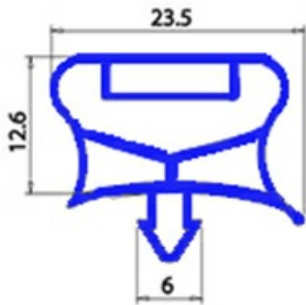

2123048

Date: 23-01-2025

ORIGINAL
OSP
SPARE PARTS

Technical data

SHORT SIDE mm	A=745mm
LONG SIDE mm	B=1830mm
PROFILE TYPE	QQ7