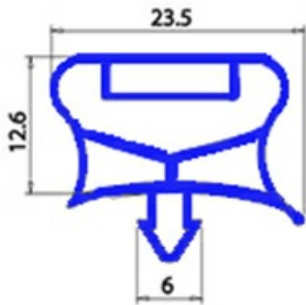

2123048

Date: 15-11-2024

ORIGINAL
OSP
SPARE PARTS

Technical data

SHORT SIDE mm	A=745mm
LONG SIDE mm	B=1830mm
PROFILE TYPE	QQ7