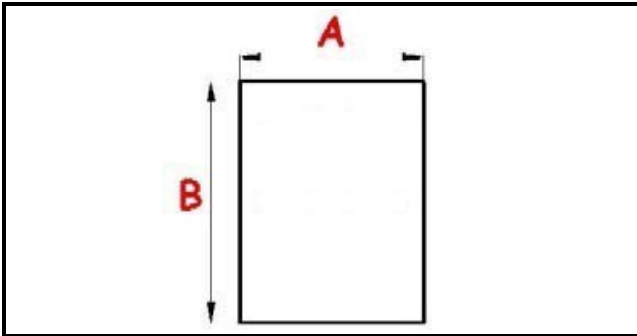

2123048

Date: 23-01-2025

ORIGINAL
OSP
SPARE PARTS

Technical data

SHORT SIDE mm	A=745mm
LONG SIDE mm	B=1830mm
PROFILE TYPE	QQ7