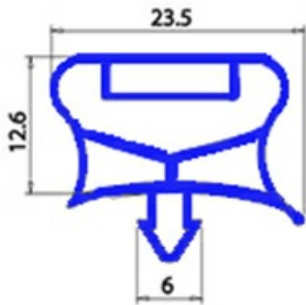

2123048

Date: 06-03-2025

ORIGINAL
OSP
SPARE PARTS

Technical data

SHORT SIDE mm	A=745mm
LONG SIDE mm	B=1830mm
PROFILE TYPE	QQ7