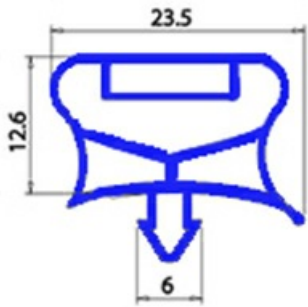

2123048

Date: 20-04-2025

ORIGINAL
OSP
SPARE PARTS

Technical data

SHORT SIDE mm	A=745mm
LONG SIDE mm	B=1830mm
PROFILE TYPE	QQ7