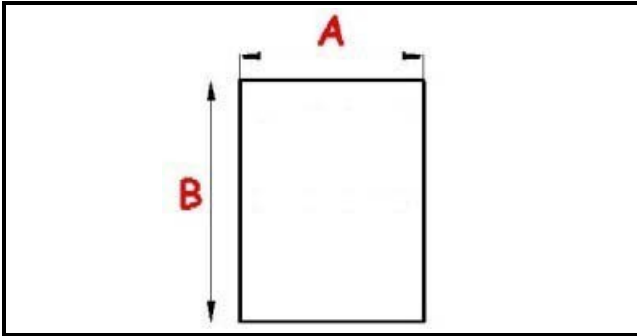

2123048

Date: 20-04-2025

ORIGINAL
OSP
SPARE PARTS

Technical data

SHORT SIDE mm	A=745mm
LONG SIDE mm	B=1830mm
PROFILE TYPE	QQ7