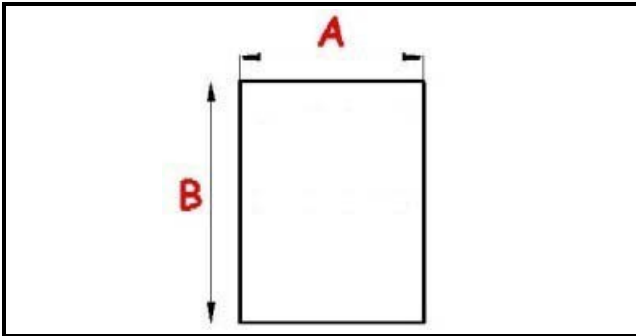

2123048

Date: 23-12-2024

ORIGINAL
OSP
SPARE PARTS

Technical data

SHORT SIDE mm	A=745mm
LONG SIDE mm	B=1830mm
PROFILE TYPE	QQ7