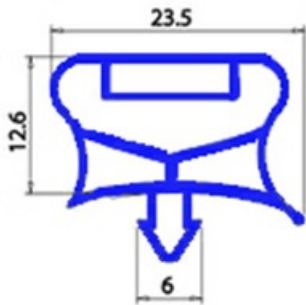

2123048

Date: 23-12-2024

ORIGINAL
OSP
SPARE PARTS

Technical data

SHORT SIDE mm	A=745mm
LONG SIDE mm	B=1830mm
PROFILE TYPE	QQ7