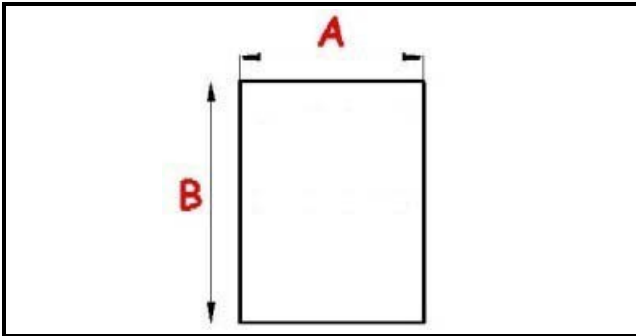

2123052

Date: 15-11-2024

ORIGINAL
OSP
SPARE PARTS

Technical data

| | |
|---------------|---------|
| SHORT SIDE mm | A=380mm |
| LONG SIDE mm | B=720mm |
| PROFILE TYPE | XX3 |

Manufacturer code

ILSA SPA