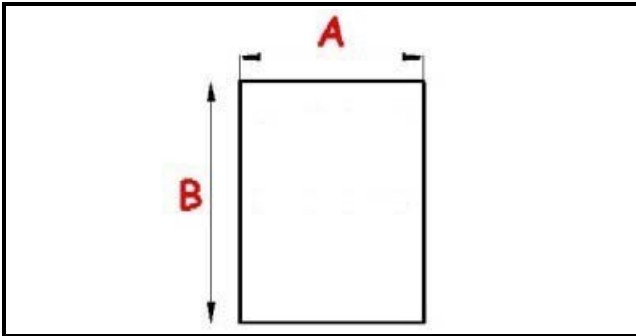

## Technical data

SHORT SIDE mm	A=380mm
LONG SIDE mm	B=720mm
PROFILE TYPE	XX3