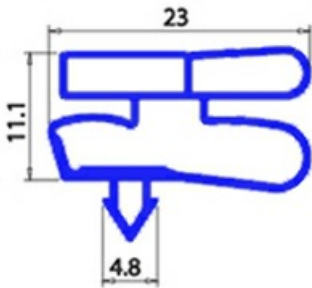

2123052

Date: 15-11-2024

ORIGINAL
OSP
SPARE PARTS

Technical data

| | |
|---------------|---------|
| SHORT SIDE mm | A=380mm |
| LONG SIDE mm | B=720mm |
| PROFILE TYPE | XX3 |

Manufacturer code

ILSA SPA