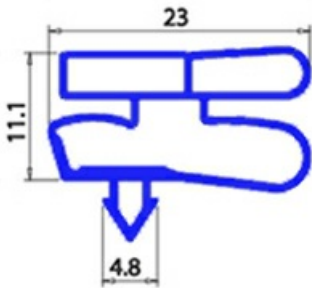

2123052

Date: 04-03-2025

ORIGINAL
OSP
SPARE PARTS