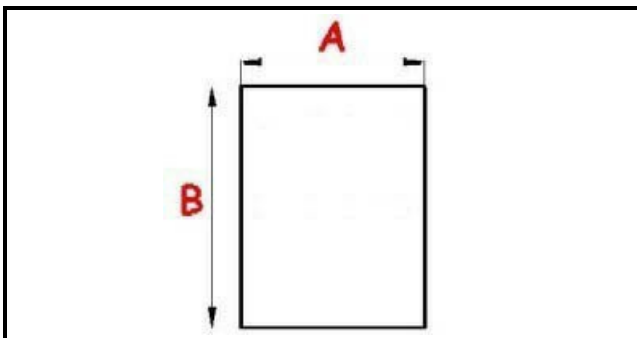

2123060

DOOR GASKET D15

Date: 15-11-2024

ORIGINAL
OSP
SPARE PARTS**Technical data**

SHORT SIDE mm	A=780mm
LONG SIDE mm	B=1145mm
PROFILE TYPE	QQ7

Manufacturer code

CASTEL MAC SRL